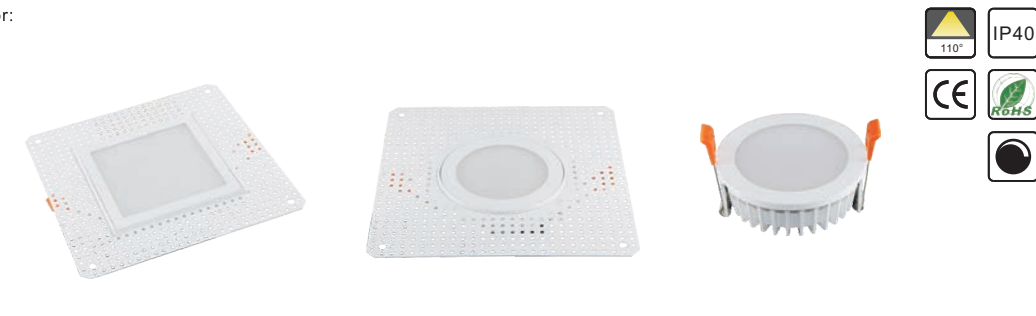

De Lite | LED CEILING LIGHTING FIXTURE

Frame color:
 White

CCT:
 3000K
 4000K
 6000K

Model Number	Power	Input Voltage	Lumen	Size	Install Method
HD-AL25-10-12W	20W	AC100-240V	1680-1880 Lm	Φ115x160mm	surface mounted
HD-AL25-12-18W	40W	AC100-240V	3400-3600 Lm	Φ140x165mm	surface mounted
HD-AL25-16-25W	60W	AC100-240V	5220-5420 Lm	Φ165x190mm	surface mounted

De Lite | LED DOWNLIGHT FIXTURE

Frame color:
 White
 Black

CCT:
 3000K
 4000K
 6000K

Model Number	Input Voltage	Power	Lumen	Size	Install Method
HD-OM5	AC100-240V	5W	370-420 Lm	Φ68x88mm	surface mounted
HD-OM7	AC100-240V	7W	520-590 Lm	Φ88x87mm	surface mounted
HD-OM9	AC100-240V	9W	670-760 Lm	Φ108x108mm	surface mounted
HD-OM12	AC100-240V	12W	900-1020 Lm	Φ128x128mm	surface mounted
HD-OM18	AC100-240V	18W	1350-1530 Lm	Φ148x148mm	surface mounted
HD-ON5	AC100-240V	5W	370-420 Lm	Φ68x75mm	surface mounted
HD-ON7	AC100-240V	7W	520-590 Lm	Φ88x75mm	surface mounted
HD-ON9	AC100-240V	9W	670-760 Lm	Φ108x90mm	surface mounted
HD-ON12	AC100-240V	12W	900-1020 Lm	Φ128x105mm	surface mounted
HD-ON18	AC100-240V	18W	1350-1530 Lm	Φ148x120mm	surface mounted

Frame color:
 White
 Black

CCT:
 3000K
 4000K
 6000K

Model Number	Power	Input Voltage	Lumen	Size	Install Method
HD-PD02-10W	10W	AC 100-277V	850-870 Lm	Φ80x130mm	surface mounted
HD-PD02-18W	18W	AC 100-277V	1400-1600 Lm	Φ80x160mm	surface mounted
HD-PD02-25W	25W	AC 100-277V	1970-2050 Lm	Φ112.5x160.5mm	surface mounted

De Lite | LED DOWNLIGHT FIXTURE

Frame color:
 White

CCT:
 3000K
 4000K
 6000K

*CCT of DC24V version can be single color / RGBW / 3000-6000K CCT adjustable.
 *CCT of AC100-240V version is single color only.